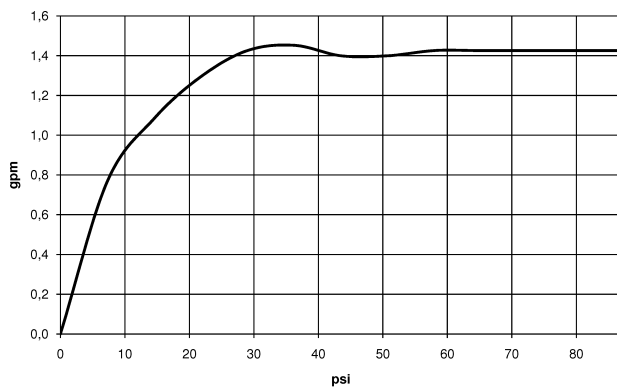

Dark Platinum matte

Kitchen - Sync

Profi single-lever mixer - Dark Platinum matte

Article number: 33 865 895-99 0010

Dimensional drawing

All dimensions in mm / inch = mm x 0,0394

Flow rate chart

Kitchen - Sync