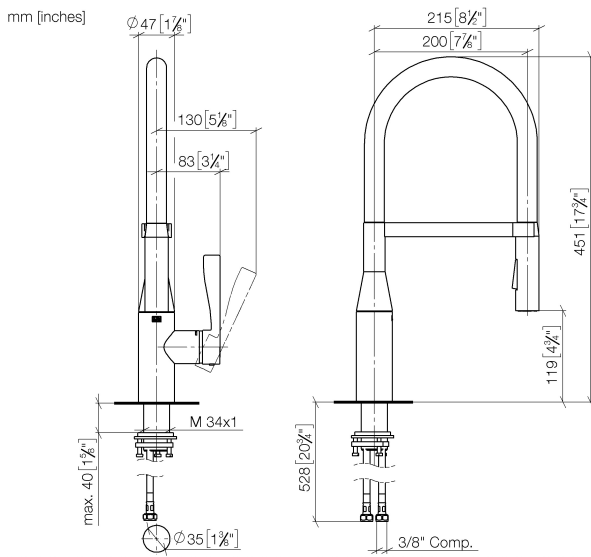

Kitchen - Sync

Profi single-lever mixer - Dark Platinum matte

Article number: 33 865 895-99 0010

- 7-7/8" Projection
- Flexible silicone hose with large operating range of up to 13-3/4"
- Swiveling 360°
- Optional restriction, swivels 110°
- Aerated stream and spray mode
- Total height 17-3/4"
- Height to aerator/spout outlet 4-5/8"
- 1-3/8" hole diameter
- 2 x pressure hose with 3/8" compression fitting
- Sprayface with descaling system
- Water flow rate limited to max. 1.5 gpm
- lead-free

Codes & Standards

- NSF/ANSI 372
- California Energy Commission (CEC)
- ASME A112.18.1/CSA B125.1
- NSF/ANSI/CAN 61
- ADA

- (ADA)
- Internal backflow preventer.
- Switch back and forth between aerator and spray mode while water is running.

Dark Platinum matte

Kitchen - Sync

Profi single-lever mixer - Dark Platinum matte

Article number: 33 865 895-99 0010

Dimensional drawing

All dimensions in mm / inch = mm x 0,0394

Flow rate chart

Kitchen - Sync

Profi single-lever mixer - Dark Platinum matte

Article number: 33 865 895-99 0010

Other surface finishes

polished chrome

33 865 895-00 0010

platinum matte

33 865 895-06 0010

platinum